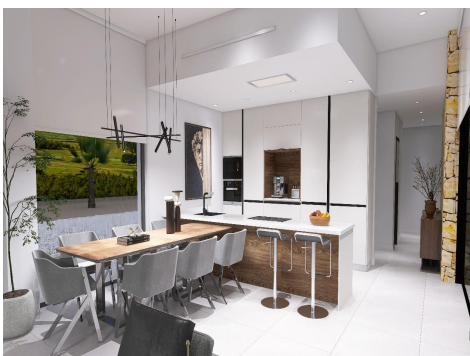

Newly built villas located in the municipality of Aspe. Newly built villas with several models to choose from, with 2, 3 or 4 bedrooms, on one or two floors and built with slabs or with a structure: depending on the model and the plot chosen, the exact price will be calculated. All the villas are built on rustic plots of over 10,000 m2, of which around 2,500 m2 will be fenced off. The villas have an open-plan kitchen with living room, built-in wardrobes, private swimming pool, porch, storage room and outdoor parking space. There are several plots to choose from. The price is based on a plot priced at €75,000 (if another plot is chosen, the difference will be paid or credited according to the price of the plot). Self-build project, delivery in approximately 12 months from the granting of the licence. If you are looking for a quiet environment, close to typical Spanish villages away from tourist crowds, surrounded by mountains, with a very large plot and about 30 minutes from the sea, this is your home. Aspe is a typical Spanish village with all the amenities for everyday life, surrounded by mountains and with several natural areas nearby where you can go hiking or mountain biking. Located 25 km from the beach, 9 km from Elche and about 20 km from Alicante airport. 570