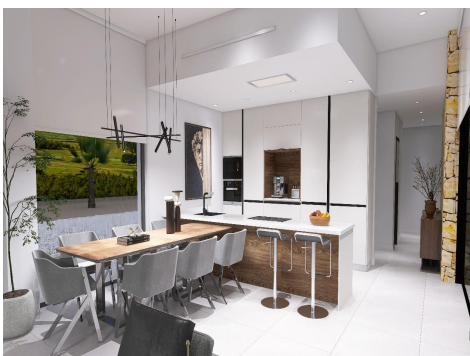

Newly built villas located in the municipality of Aspe. Newly built villas with several models to choose from, with 2, 3 or 4 bedrooms, on one or two floors and built with slabs or with a structure: depending on the model and the plot chosen, the exact price will be calculated. All the villas are built on rustic plots of over 10,000 m², of which around 2,500 m² will be fenced off. The villas have an open-plan kitchen with living room, built-in wardrobes, private swimming pool, porch, storage room and outdoor parking space. There are several plots to choose from. The price is based on a plot priced at €75,000 (if another plot is chosen, the difference will be paid or credited according to the price of the plot). Self-build project, delivery in approximately 12 months from the granting of the licence. If you are looking for a quiet environment, close to typical Spanish villages away from tourist crowds, surrounded by mountains, with a very large plot and about 30 minutes from the sea, this is your home. Aspe is a typical Spanish village with all the amenities for everyday life, surrounded by mountains and with several natural areas nearby where you can go hiking or mountain biking. Located 25 km from the beach, 9 km from Elche and about 20 km from Alicante airport. 570