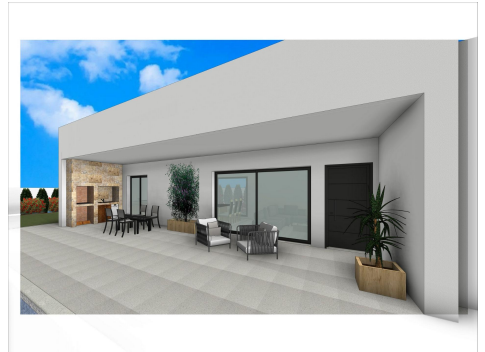

Newly built villas located in the municipality of Aspe. Newly built villas with several models to choose from, with 2, 3 or 4 bedrooms, on one or two floors and built with slabs or with a structure: depending on the model and the plot chosen, the exact price will be calculated. All the villas are built on rustic plots of over 10,000 m<sup>2</sup>, of which around 2,500 m<sup>2</sup> will be fenced off. The villas have an open-plan kitchen with living room, built-in wardrobes, private swimming pool, porch, storage room and outdoor parking space. There are several plots to choose from. The price is based on a plot priced at €75 000 (if another plot is chosen, the difference will be paid or credited according to the price of the plot). Self-build project, delivery in approximately 12 months from the granting of the licence. If you are looking for a quiet environment, close to typical Spanish villages away from tourist crowds, surrounded by mountains, with a very large plot and about 30 minutes from the sea, this is your home. Aspe is a typical Spanish village with all the amenities for everyday life, surrounded by mountains and with several natural areas nearby where you can go hiking or mountain biking. Located 25 km from the beach, 9 km from Elche and about 20 km from Alicante airport. 570