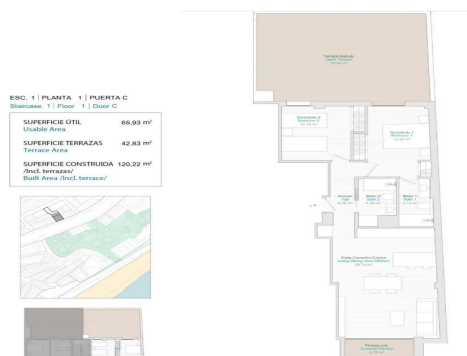

Apartment

Villajoyosa

2

2

65m² Build Size

NEW BUILD APARTMENTS IN THE CENTRE OF VILLAJOYOSA
New Build development of apartments in the heart of the Villajoyosa close to all services.
Modern apartments with 1, 2 and 3 bedrooms, open plan kitchen with living area, build-in wardrobes, terraces, domotic system, air conditioning, all with storage room included, elevator, social club, community solarium with the gym.
Some properties has a sea view and with parking included.
Modern apartment to enjoy the convenience of being in the centre of everything.
Villajoyosa, lively and colourful streets, with t...(Ask for More Details!)