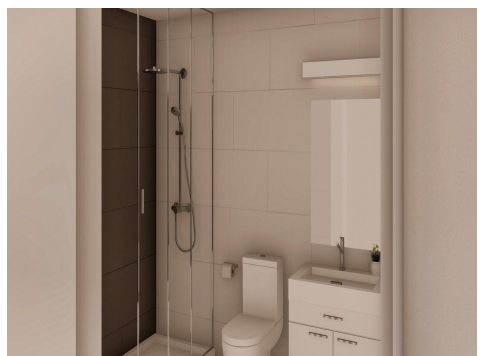

Ref: N7956

Price: 238,000€

-  **Bungalow**
-  **Torre Pacheco**
-  **2**
-  **2**
-  **80m² Build Size**
-  **Pool: Yes**

NEW BUILD BUNGALOWS IN ROLDÁN New Build gated residential complex of bungalow apartments located in Roldán, Murcia. These exclusive bungalows are designed with 3 bedrooms and 2 bathrooms, terrace on the ground floor and with 2 bedrooms and 2 bathrooms and solarium for the upper floor. The interiors, elegant and functional, have high quality floors, fully fitted kitchens in white combined with imitation wood, including electrical appliances. The bathrooms have a vanity unit with washbasin and light. The bedrooms include lined wardrobes with drawers and sliding doors and e...(Ask for More Details!)

NEW BUILD BUNGALOWS IN ROLDAN
New Build gated residential complex of bungalow apartments located in Roldán, Murcia. These exclusive bungalows are designed with 3 bedrooms and 2 bathrooms, terrace on the ground floor and with 2 bedrooms and 2 bathrooms and solarium for the upper floor. The interiors, elegant and functional, have high quality floors, fully fitted kitchens in white combined with imitation wood, including electrical appliances. The bathrooms have a vanity unit with washbasin and light. The bedrooms include lined wardrobes with drawers and sliding doors and each property has pre-installation for ducted air conditioning. The exteriors are not less impressive, including a communal swimming pool and a beautiful sport area and childrens playground on artificial grass to enjoy. Each property has parking space. Storerooms are optional at an extra cost. Roldan itself is a traditional town with all the local amenities you will need including Supermarkets, Restaurants, Bars, Health Clinic, Pharmacy, Police Station, Petrol Station, Mechanics, Dentists, Doctors and more. The nearby golf resorts of La Torre, & Terrazas are easily accessible, Corvera Airport is 15 minutes away & the beaches of the Mar Menor just 20 minutes drive.