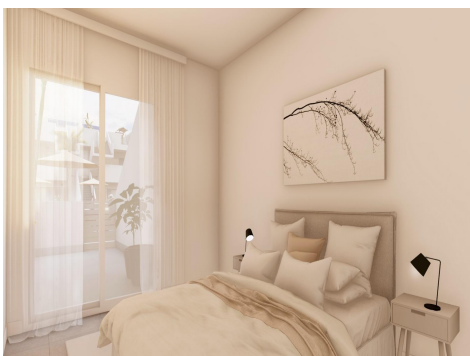

Ref: N7956

Price: 238,000€

-  **Bungalow**
-  **Torre Pacheco**
-  **2**
-  **2**
-  **80m² Build Size**
-  **Pool: Yes**

NEW BUILD BUNGALOWS IN ROLDÁN New Build gated residential complex of bungalow apartments located in Roldán, Murcia. These exclusive bungalows are designed with 3 bedrooms and 2 bathrooms, terrace on the ground floor and with 2 bedrooms and 2 bathrooms and solarium for the upper floor. The interiors, elegant and functional, have high quality floors, fully fitted kitchens in white combined with imitation wood, including electrical appliances. The bathrooms have a vanity unit with washbasin and light. The bedrooms include lined wardrobes with drawers and sliding doors and e...(Ask for More Details!)

NEW BUILD BUNGALOWS IN ROLDAN
New Build gated residential complex of bungalow apartments located in Roldán, Murcia. These exclusive bungalows are designed with 3 bedrooms and 2 bathrooms, terrace on the ground floor and with 2 bedrooms and 2 bathrooms and solarium for the upper floor. The interiors, elegant and functional, have high quality floors, fully fitted kitchens in white combined with imitation wood, including electrical appliances. The bathrooms have a vanity unit with washbasin and light. The bedrooms include lined wardrobes with drawers and sliding doors and each property has pre-installation for ducted air conditioning. The exteriors are not less impressive, including a communal swimming pool and a beautiful sport area and childrens playground on artificial grass to enjoy. Each property has parking space. Storerooms are optional at an extra cost. Roldan itself is a traditional town with all the local amenities you will need including Supermarkets, Restaurants, Bars, Health Clinic, Pharmacy, Police Station, Petrol Station, Mechanics, Dentists, Doctors and more. The nearby golf resorts of La Torre, & Terrazas are easily accessible, Corvera Airport is 15 minutes away & the beaches of the Mar Menor just 20 minutes drive.