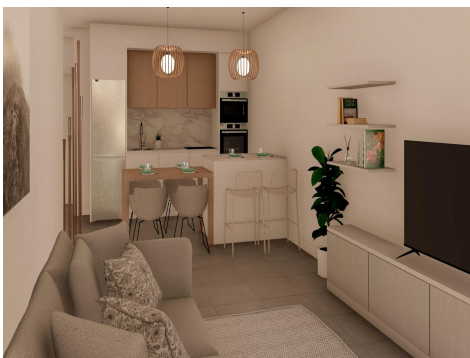

Ref: N7956

Price: 238,000€

-  **Bungalow**
-  **Torre Pacheco**
-  **2**
-  **2**
-  **80m² Build Size**
-  **Pool: Yes**

NEW BUILD BUNGALOWS IN ROLDÁN New Build gated residential complex of bungalow apartments located in Roldán, Murcia. These exclusive bungalows are designed with 3 bedrooms and 2 bathrooms, terrace on the ground floor and with 2 bedrooms and 2 bathrooms and solarium for the upper floor. The interiors, elegant and functional, have high quality floors, fully fitted kitchens in white combined with imitation wood, including electrical appliances. The bathrooms have a vanity unit with washbasin and light. The bedrooms include lined wardrobes with drawers and sliding doors and e...(Ask for More Details!)

NEW BUILD BUNGALOWS IN ROLDAN
New Build gated residential complex of bungalow apartments located in Roldán, Murcia. These exclusive bungalows are designed with 3 bedrooms and 2 bathrooms, terrace on the ground floor and with 2 bedrooms and 2 bathrooms and solarium for the upper floor. The interiors, elegant and functional, have high quality floors, fully fitted kitchens in white combined with imitation wood, including electrical appliances. The bathrooms have a vanity unit with washbasin and light. The bedrooms include lined wardrobes with drawers and sliding doors and each property has pre-installation for ducted air conditioning. The exteriors are not less impressive, including a communal swimming pool and a beautiful sport area and childrens playground on artificial grass to enjoy. Each property has parking space. Storerooms are optional at an extra cost. Roldan itself is a traditional town with all the local amenities you will need including Supermarkets, Restaurants, Bars, Health Clinic, Pharmacy, Police Station, Petrol Station, Mechanics, Dentists, Doctors and more. The nearby golf resorts of La Torre, & Terrazas are easily accessible, Corvera Airport is 15 minutes away & the beaches of the Mar Menor just 20 minutes drive.