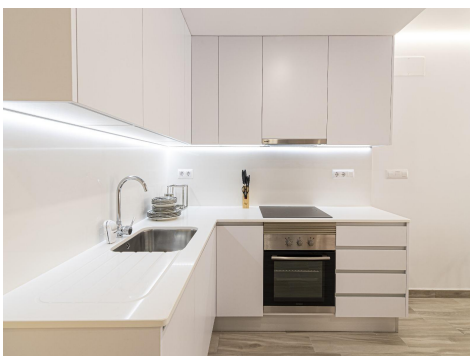

BEAUTIFUL TOWNHOUSES IN LA MANGA  This residential is located at km 14 of La Manga on a unique plot, on the first line of the Estacio canal and just 50 meters from the  Mediterranean Sea. Unbeatable for its situation, just 800 meters from the port of Tomás Maestre, where we will find a select leisure area with bars, cafes, restaurants, shops, supermarkets, pharmacies, banks, etc. This project have 28 magnificent duplexes with 2 and 3 bedrooms. In Residencial the homes have been designed, to take advantage of every corner of the house, as well  as the care in choosing the materials and their design La Manga del Mar Menor is a natural strip of land surrounded by two seas, the Mar Menor and the Mediterranean Sea. To this rarity you can add the multiple leisure and free time options, restaurants, supermarkets, medical centers, pharmacies, nautical sports centers, golf courses. La Manga is located on the north coast of the Costa Calida and is a popular holiday destination for tourists. The narrow land strip separating the warm lagoon and the colder sea has a unique microclimate. It's one of the most exotic areas in Spain. Corvera airport is about 1 hour drive away and Alicante airport about 2 hours away.port about 2 hours away.570