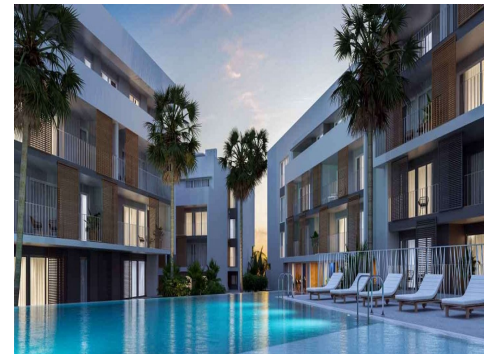

NEW RESIDENTIAL IN JAVEA 5 MINUTES FROM THE BEACH, THE PORT AND THE CENTER !!! New residential a few minutes from the beach that consists of 58 homes with 2, 3 and 4 bedrooms distributed on the ground floor with a garden, apartments with terraces on intermediate floors, penthouses and duplexes with large terraces. In addition, all homes will have a garage and storage room. The residential complex will have a swimming pool and a social club. You can configure different aspects in the distribution, finishes and extra options of your home. Adapt your new home to your tastes and preferences and create the environment you have always wanted. With interiors cared for in detail, the exterior of the house could not be less. Perfectly combining avant-garde trends and the timeless elegance of the most classic constructions, the beautiful aesthetic of the building lies in its façade through textures and colors integrated into its surroundings. Enjoying your new home in a magnificent location, with everything you need at your fingertips: restaurants, pharmacies, supermarkets, health centers, and the Molins De La Plana, a green lung in Jávea. In addition, in the vicinity of your new construction home you will find the Jávea bus station and the CV-734 road for easy access.570