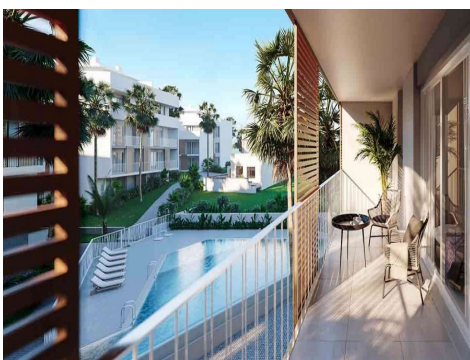

NEW RESIDENTIAL IN JAVEA 5 MINUTES FROM THE BEACH, THE PORT AND THE CENTER !!! New residential a few minutes from the beach that consists of 58 homes with 2, 3 and 4 bedrooms distributed on the ground floor with a garden, apartments with terraces on intermediate floors, penthouses and duplexes with large terraces. In addition, all homes will have a garage and storage room. The residential complex will have a swimming pool and a social club. You can configure different aspects in the distribution, finishes and extra options of your home. Adapt your new home to your tastes and preferences and create the environment you have always wanted. With interiors cared for in detail, the exterior of the house could not be less. Perfectly combining avant-garde trends and the timeless elegance of the most classic constructions, the beautiful aesthetic of the building lies in its façade through textures and colors integrated into its surroundings. Enjoying your new home in a magnificent location, with everything you need at your fingertips: restaurants, pharmacies, supermarkets, health centers, and the Molins De La Plana, a green lung in Jávea. In addition, in the vicinity of your new construction home you will find the Jávea bus station and the CV-734 road for easy access.570