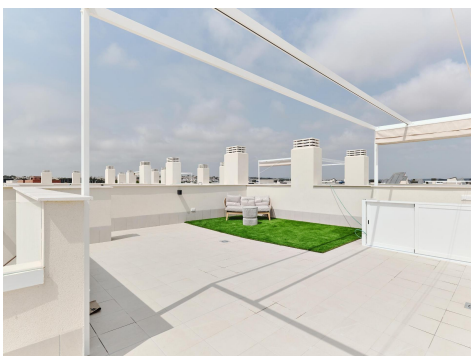

**Ref: N6057**

**Price: 380,000€**

-  **Bungalow**
-  **Torrevieja**
-  **2**
-  **2**
-  **106m<sup>2</sup> Build Size**
-  **Pool: Yes**

**DESIGN BUNGALOW BY THE SEA**; Residential in a newly developed area just 250m from the sea. Excellent location very close to the urban center of Torrevieja and surrounded by services, shops and restaurants. The Torrevieja General Hospital and the marina are also nearby. Excellent residential with a beautiful garden, swimming pool and fitness area. Enjoy this complete, modern, and charming bungalow with a minimalist design.

DESIGN BUNGALOW BY THE SEA&#13;&#13; Residential in a newly developed area just 250m from the sea. Excellent location very close to the urban center of Torrevieja and surrounded by services, shops and restaurants. The Torrevieja General Hospital and the marina are also nearby.&#13;&#13; Excellent residential with a beautiful garden, swimming pool and fitness area. Enjoy this complete, modern, and charming bungalow with a minimalist design.&#13;&#13;&#13;570