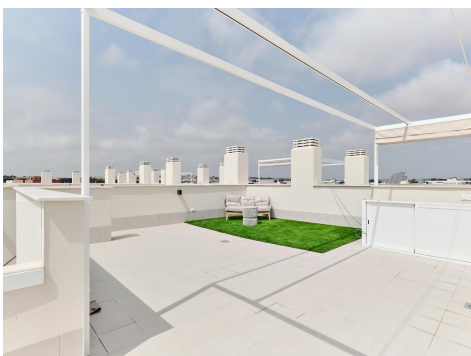

Ref: N6057

Price: 380,000€

 **Torrevieja**

 **2**

 **106m² Build Size**

 **Pool: Yes**

DESIGN BUNGALOW BY THE SEA; Residential in a newly developed area just 250m from the sea. Excellent location very close to the urban center of Torrevieja and surrounded by services, shops and restaurants. The Torrevieja General Hospital and the marina are also nearby. Excellent residential with a beautiful garden, swimming pool and fitness area. Enjoy this complete, modern, and charming bungalow with a minimalist design;

DESIGN BUNGALOW BY THE SEA; Residential in a newly developed area just 250m from the sea. Excellent location very close to the urban center of Torrevieja and surrounded by services, shops and restaurants. The Torrevieja General Hospital and the marina are also nearby; Excellent residential with a beautiful garden, swimming pool and fitness area. Enjoy this complete, modern, and charming bungalow with a minimalist design;