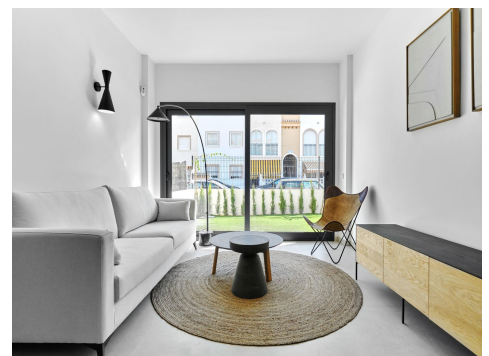

**Ref: N6057**

**Price: 380,000€**

-  **Bungalow**
-  **Torrevieja**
-  **2**
-  **2**
-  **106m<sup>2</sup> Build Size**
-  **Pool: Yes**

**DESIGN BUNGALOW BY THE SEA**; Residential in a newly developed area just 250m from the sea. Excellent location very close to the urban center of Torrevieja and surrounded by services, shops and restaurants. The Torrevieja General Hospital and the marina are also nearby. Excellent residential with a beautiful garden, swimming pool and fitness area. Enjoy this complete, modern, and charming bungalow with a minimalist design.

DESIGN BUNGALOW BY THE SEA&#13;&#13; Residential in a newly developed area just 250m from the sea. Excellent location very close to the urban center of Torrevieja and surrounded by services, shops and restaurants. The Torrevieja General Hospital and the marina are also nearby.&#13;&#13; Excellent residential with a beautiful garden, swimming pool and fitness area. Enjoy this complete, modern, and charming bungalow with a minimalist design.&#13;&#13;&#13;570