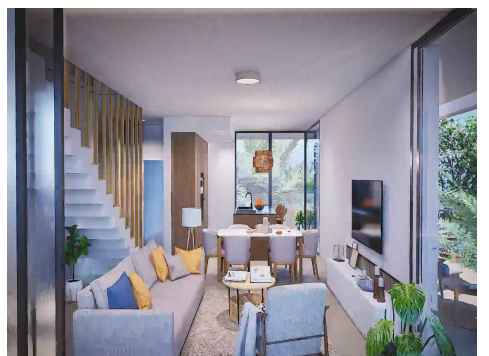

NEW BUILD RESIDENTIAL COMPLEX IN MAR DE CRISTAL; New Build modern residential complex of apartments and penthouses located very close to the promenade and the long lovely sandy beaches of Mar de Cristal; You can choose from ground floor apartments with a private garden, mid-floor apartments with a terrace, and penthouses with private solarium. Properties has 2 or 3 bedrooms and 2 bathrooms; The apartments have a modern design, presenting an open plan living area, combining the kitchen, dining area and lounge, into a large space with access to the terrace. The master bedroom has a private bathroom; Built with top quality finishes, fitted wardrobes, pre-installation of ducted A/C, a storage room, and a underground parking space; All the daily necessities, like supermarkets, bars and restaurants, are available all year 'round and are located close to the complex; Mar de Cristal has beautiful sandy beaches, a tennis centre, marina, supermarkets, bars and restaurants. The Calblanque national park where you will find unspoilt long white sandy beaches, as well as the famous La Manga Club and the bustling town of Los Belones are all within a 5 min drive from the village. Murcia airport is 25 mins and Alicante 1 hour drive. You can also visit the historic cities of Cartagena and Murcia.