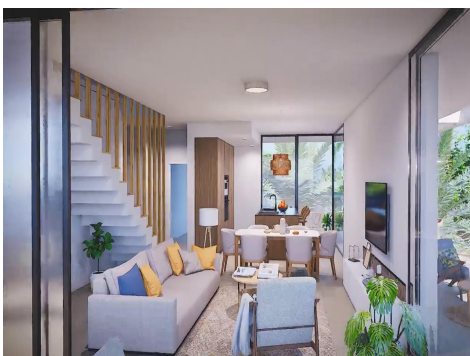

NEW BUILD RESIDENTIAL COMPLEX IN MAR DE CRISTAL; New Build modern residential complex of apartments and penthouses located very close to the promenade and the long lovely sandy beaches of Mar de Cristal; You can choose from ground floor apartments with a private garden, mid-floor apartments with a terrace, and penthouses with private solarium. Properties has 2 or 3 bedrooms and 2 bathrooms; The apartments have a modern design, presenting an open plan living area, combining the kitchen, dining area and lounge, into a large space with access to the terrace. The master bedroom has a private bathroom; Built with top quality finishes, fitted wardrobes, pre-installation of ducted A/C, a storage room, and a underground parking space; All the daily necessities, like supermarkets, bars and restaurants, are available all year 'round and are located close to the complex; Mar de Cristal has beautiful sandy beaches, a tennis centre, marina, supermarkets, bars and restaurants. The Calblanque national park where you will find unspoilt long white sandy beaches, as well as the famous La Manga Club and the bustling town of Los Belones are all within a 5 min drive from the village. Murcia airport is 25 mins and Alicante 1 hour drive. You can also visit the historic cities of Cartagena and Murcia.