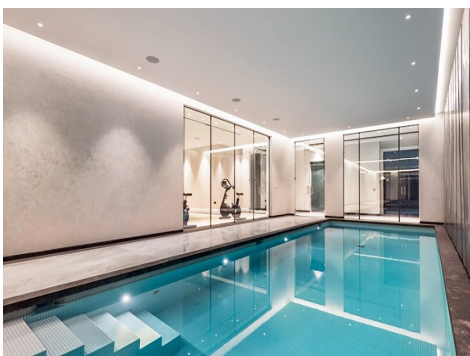

Residential complex in Relleu with communal swimming pool and open views. This is a complete renovation of a building constructed several years ago that was left unfinished. It is the ideal place for those who want a quality home in a beautiful location with all amenities nearby. The building has 7 floors with 2 staircases and 2 lifts. In the basement there are 69 parking spaces and 42 storage rooms. On the ground floor there is a heated indoor swimming pool, a large room for use by all owners and two commercial premises. On the roof terrace there is an outdoor swimming pool with terraces. Enjoy cooking in the modern kitchen and in the living rooms with stunning views, and relax on the spacious terrace overlooking the impressive nature of Relleu. From the terraces there are spectacular and completely unobstructed views. The mountains, the new lake and the sports areas of the village are beautiful. The orientation is south-east, so all the terraces have sun from early morning until early afternoon. Watching the sunrise from your terrace can be a wonderful experience. Possibility of underground parking space and storage room at an additional cost. Relax:- In the pool: Immerse yourself in an oasis of serenity and leave your daily stress behind as you swim in our refreshing pool. Sauna: Release all tension and indulge in our luxurious sauna. The soothing heat relaxes your muscles and purifies your mind, leaving you completely rejuvenated after each session. Exercise:- Gym: Achieve your fitness goals without leaving the comfort of your home. Our state-of-the-art gym is equipped with the latest equipment, giving you the freedom to train at your own pace and in your own way. Whether you are looking for an intense workout, a relaxing swim or simply a moment of peace and reflection, our apartment complex offers everything you need for a balanced lifestyle. Relleu is a beautiful and peaceful mountain village where people of different nationalities live. Relleu is 15 km from the Mediterranean motorway, 18 km from Villajoyosa beach and 25 km from Benidorm beach. The village of Relleu is the perfect place for lovers of the mountains, cycling, hiking, canyoning, and other sports. The reservoir route with its famous footbridge leads right to the village. These mountains are the ideal setting for motorcycling or cycling. 570