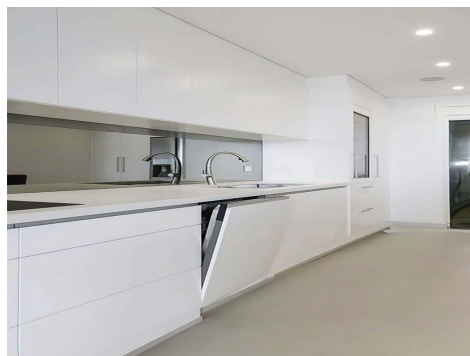

Residential complex in Relleu with communal swimming pool and open views. This is a complete renovation of a building constructed several years ago that was left unfinished. It is the ideal place for those who want a quality home in a beautiful location with all amenities nearby. The building has 7 floors with 2 staircases and 2 lifts. In the basement there are 69 parking spaces and 42 storage rooms. On the ground floor there is a heated indoor swimming pool, a large room for use by all owners and two commercial premises. On the roof terrace there is an outdoor swimming pool with terraces. Enjoy cooking in the modern kitchen and in the living rooms with stunning views, and relax on the spacious terrace overlooking the impressive nature of Relleu. From the terraces there are spectacular and completely unobstructed views. The mountains, the new lake and the sports areas of the village are beautiful. The orientation is south-east, so all the terraces have sun from early morning until early afternoon. Watching the sunrise from your terrace can be a wonderful experience. Possibility of underground parking space and storage room at an additional cost. Relax:- In the pool: Immerse yourself in an oasis of serenity and leave your daily stress behind as you swim in our refreshing pool. Sauna: Release all tension and indulge in our luxurious sauna. The soothing heat relaxes your muscles and purifies your mind, leaving you completely rejuvenated after each session. Exercise:- Gym: Achieve your fitness goals without leaving the comfort of your home. Our state-of-the-art gym is equipped with the latest equipment, giving you the freedom to train at your own pace and in your own way. Whether you are looking for an intense workout, a relaxing swim or simply a moment of peace and reflection, our apartment complex offers everything you need for a balanced lifestyle. Relleu is a beautiful and peaceful mountain village where people of different nationalities live. Relleu is 15 km from the Mediterranean motorway, 18 km from Villajoyosa beach and 25 km from Benidorm beach. The village of Relleu is the perfect place for lovers of the mountains, cycling, hiking, canyoning, and other sports. The reservoir route with its famous footbridge leads right to the village. These mountains are the ideal setting for motorcycling or cycling. 570