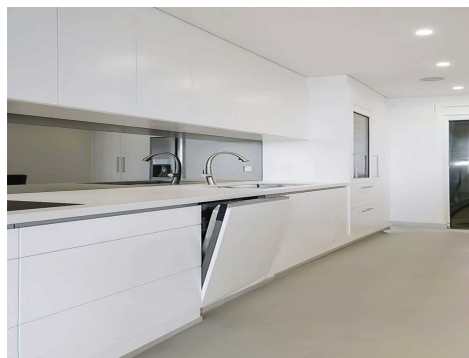

Residential complex in Relleu with communal swimming pool and open views. This is a complete renovation of a building constructed several years ago that was left unfinished. It is the ideal place for those who want a quality home in a beautiful location with all amenities nearby. The building has 7 floors with 2 staircases and 2 lifts. In the basement there are 69 parking spaces and 42 storage rooms. On the ground floor there is a heated indoor swimming pool, a large room for use by all owners and two commercial premises. On the roof terrace there is an outdoor swimming pool with terraces. Enjoy cooking in the modern kitchen and in the living rooms with stunning views, and relax on the spacious terrace overlooking the impressive nature of Relleu. From the terraces there are spectacular and completely unobstructed views. The mountains, the new lake and the sports areas of the village are beautiful. The orientation is south-east, so all the terraces have sun from early morning until early afternoon. Watching the sunrise from your terrace can be a wonderful experience. Possibility of underground parking space and storage room at an additional cost. Relax - In the pool: Immerse yourself in an oasis of serenity and leave your daily stress behind as you swim in our refreshing pool. - Sauna: Release all tension and indulge in our luxurious sauna. The soothing heat relaxes your muscles and purifies your mind, leaving you completely rejuvenated after each session. - Exercise - Gym: Achieve your fitness goals without leaving the comfort of your home. Our state-of-the-art gym is equipped with the latest equipment, giving you the freedom to train at your own pace and in your own way. Whether you are looking for an intense workout, a relaxing swim or simply a moment of peace and reflection, our apartment complex offers everything you need for a balanced lifestyle. Relleu is a beautiful and peaceful mountain village where people of different nationalities live. Relleu is 15 km from the Mediterranean motorway, 18 km from Villajoyosa beach and 25 km from Benidorm beach. The village of Relleu is the perfect place for lovers of the mountains, cycling, hiking, canyoning, and other sports. The reservoir route with its famous footbridge leads right to the village. These mountains are the ideal setting for motorcycling or cycling.