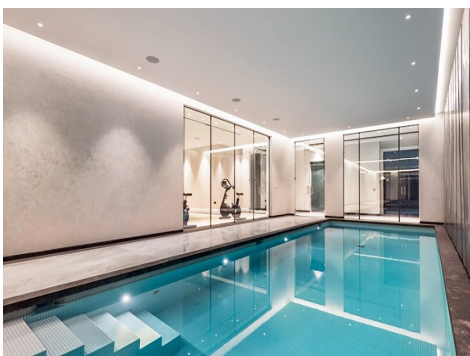

Residential complex in Relleu with communal swimming pool and open views. This is a complete renovation of a building constructed several years ago that was left unfinished. It is the ideal place for those who want a quality home in a beautiful location with all amenities nearby. The building has 7 floors with 2 staircases and 2 lifts. In the basement there are 69 parking spaces and 42 storage rooms. On the ground floor there is a heated indoor swimming pool, a large room for use by all owners and two commercial premises. On the roof terrace there is an outdoor swimming pool with terraces. Enjoy cooking in the modern kitchen and in the living rooms with stunning views, and relax on the spacious terrace overlooking the impressive nature of Relleu. From the terraces there are spectacular and completely unobstructed views. The mountains, the new lake and the sports areas of the village are beautiful. The orientation is south-east, so all the terraces have sun from early morning until early afternoon. Watching the sunrise from your terrace can be a wonderful experience. Possibility of underground parking space and storage room at an additional cost. Relax - In the pool: Immerse yourself in an oasis of serenity and leave your daily stress behind as you swim in our refreshing pool. - Sauna: Release all tension and indulge in our luxurious sauna. The soothing heat relaxes your muscles and purifies your mind, leaving you completely rejuvenated after each session. - Exercise - Gym: Achieve your fitness goals without leaving the comfort of your home. Our state-of-the-art gym is equipped with the latest equipment, giving you the freedom to train at your own pace and in your own way. Whether you are looking for an intense workout, a relaxing swim or simply a moment of peace and reflection, our apartment complex offers everything you need for a balanced lifestyle. Relleu is a beautiful and peaceful mountain village where people of different nationalities live. Relleu is 15 km from the Mediterranean motorway, 18 km from Villajoyosa beach and 25 km from Benidorm beach. The village of Relleu is the perfect place for lovers of the mountains, cycling, hiking, canyoning, and other sports. The reservoir route with its famous footbridge leads right to the village. These mountains are the ideal setting for motorcycling or cycling.