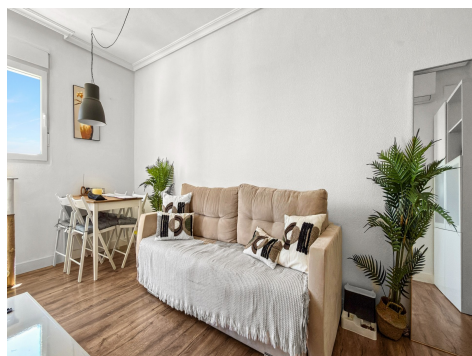

The apartment features two comfortable bedrooms, one bathroom, and a bright living area that opens directly onto the balcony, where you can enjoy the Mediterranean climate and stunning views of the sea. The property has been partially renovated, combining modern updates ... (Ask for More Details!)

Located on the fourth floor, this bright and well-maintained apartment offers a fantastic opportunity to enjoy coastal living in Torrevieja. With panoramic sea views, a sunny balcony, and access to a communal swimming pool, this property is ideal as a holiday home, permanent residence, or rental investment.

The apartment features two comfortable bedrooms, one bathroom, and a bright living area that opens directly onto the balcony, where you can enjoy the Mediterranean climate and stunning views of the sea. The property has been partially renovated, combining modern updates with practical functionality.

Key Features:

2 Bedrooms 1 Bathroom Fourth-floor apartment Sunny balcony Panoramic sea views Communal swimming pool Partially renovated Furnished Air conditioning Close to amenities and the beach