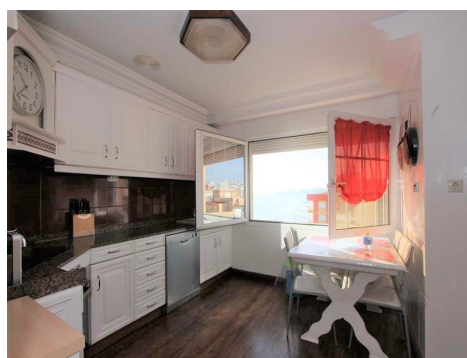

Ref: DH - P2419

Price: 650,000€

- Penthouse**
- La Mata**
- 5**
- 3**
- 360m<sup>2</sup> Build Size**

Exceptional Penthouse on the first line of the beautiful beach of La Mata with a huge luxury terrace.  
separate apartment.parking for 3 cars underground.Total 5 bedrooms and 3 bathrooms.