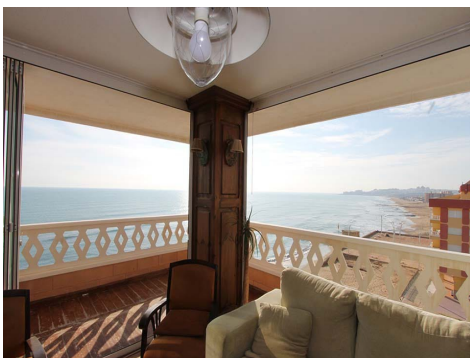

Ref: DH - P2419

Price: 650,000€

- Penthouse**
- La Mata**
- 5**
- 3**
- 360m<sup>2</sup> Build Size**

Exceptional Penthouse on the first line of the beautiful beach of La Mata with a huge luxury terrace.  
separate apartment.parking for 3 cars underground.Total 5 bedrooms and 3 bathrooms.

Exceptional Penthouse on the first line of the beautiful beach of La Mata with a huge luxury terrace.  
separate apartment.parking for 3 cars underground.Total 5 bedrooms and 3 bathrooms.